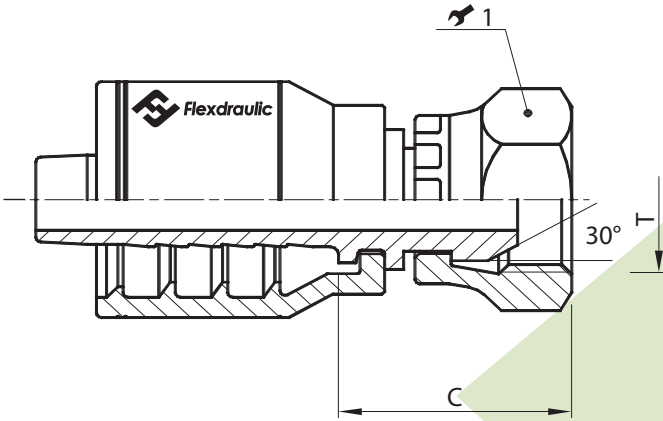

# BSPP (British Standard Pipe Parallel)

## BSPP Female Swivel (30° Cone Seat)

One Piece Bite The Wire

Part #	Hose I.D.		BSPP Thread (T)	Cutoff (C)	Wrench	
	Inch	Size			Inch	1 (Inch)  1 (mm)
A04-352	1/4"	-04	1/8" - 28	1.07"	9/16"	14
A04-354	1/4"	-04	1/4" - 19	0.86"	3/4"	19
A04-356	1/4"	-04	3/8" - 19	0.97"	7/8"	22
A06-356	3/8"	-06	3/8" - 19	0.97"	7/8"	22
A06-358	3/8"	-06	1/2" - 14	1.07"	1 1/16"	27
A08-358	1/2"	-08	1/2" - 14	1.09"	1 1/16"	27
A08-360	1/2"	-08	5/8" - 14	1.10"	1 1/16"	27
A10-360	5/8"	-10	5/8" - 14	1.08"	1 1/16"	27
A12-362	3/4"	-12	3/4" - 14	1.20"	1 1/4"	32
A16-366	1"	-16	1" - 11	1.51"	1 1/2"	38